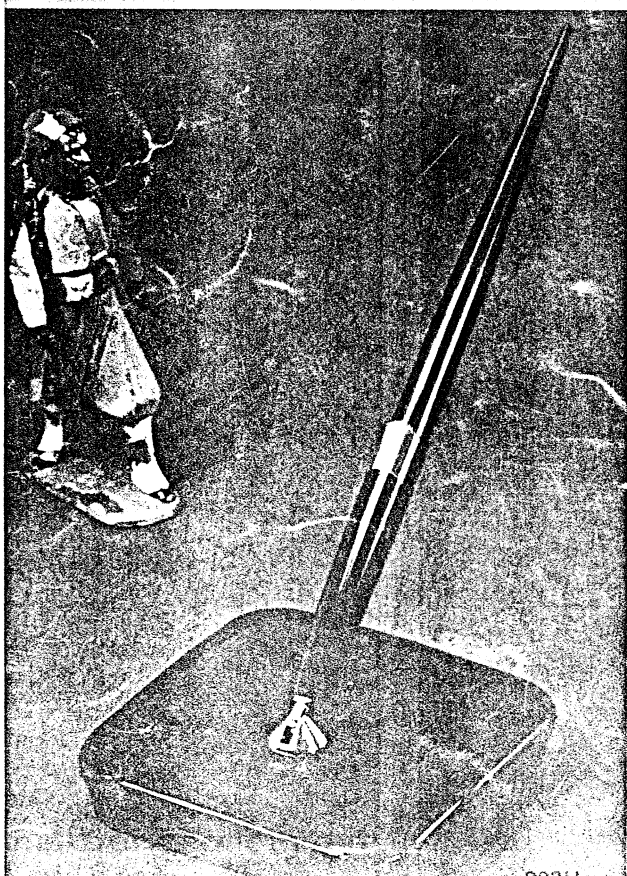

Sheaffer Economy Desk Sets

D295

Gleaming black plastic base. Chrome banded black ballpoint with "B" refill unit.

$2.95

With chain. $3.95

For Stick-tite base, add 50c

802H

Molded jet crystal base. Black cartridge pen, chrome trim and socket.

$8.75

501H (Illustrated)

Molded jet crystal base, "Tip-Dip" desk pen.

$6.00

502H with 32" chain. $6.95

503H with nameplate—
No chain. $6.95

501S Same as 501H with Sheaffer ballpoint pen. $5.00

502S with 32" chain. $6.00

509H Same as 501H with Sheaffer "shielded point" cartridge pen. $5.95

1002H

Molded jet crystal base. Black cartridge pen, chrome trim, socket and nameplate.

$10.00

802H